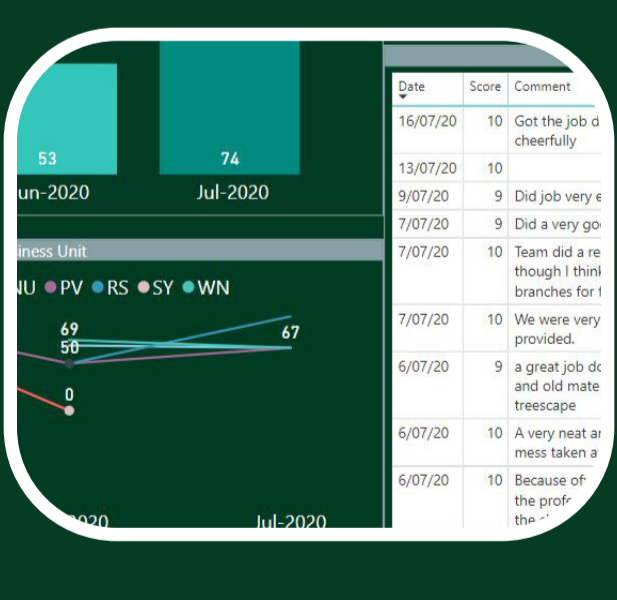

Your Feedback

Your feedback matters – we really mean it! We're open to feedback so we've developed a new Customer Satisfaction Report where we ask customers if they would recommend us to a friend or a colleague. Read more on how it works.

>> Read more