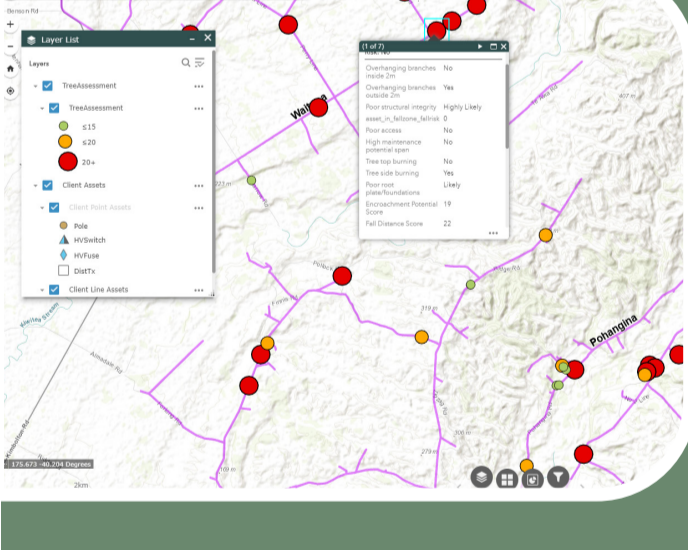

Heli Work

>> Watch the video

Restoration Project

Our Masterton depot recently started the process of bringing Palmerston North's Te Motu o Poutoa clifftop look-out back to pre-European conditions. With the help of a helicopter, our arborist and the pilot safely removed around 30 mature exotic pine trees, avoiding significant damage to archaeological remains. Step two is replanting in native vegetation. Watch the video to see the helicopter in action!

Green Asset Management

Innovation

Geo-Asset Mapping App

We have successfully built an app that allows our crews to quickly identify the level of risk a particular tree poses to a power line. We've recently completed a pilot project for PowerCo power line assets and the feedback was overwhelmingly positive.